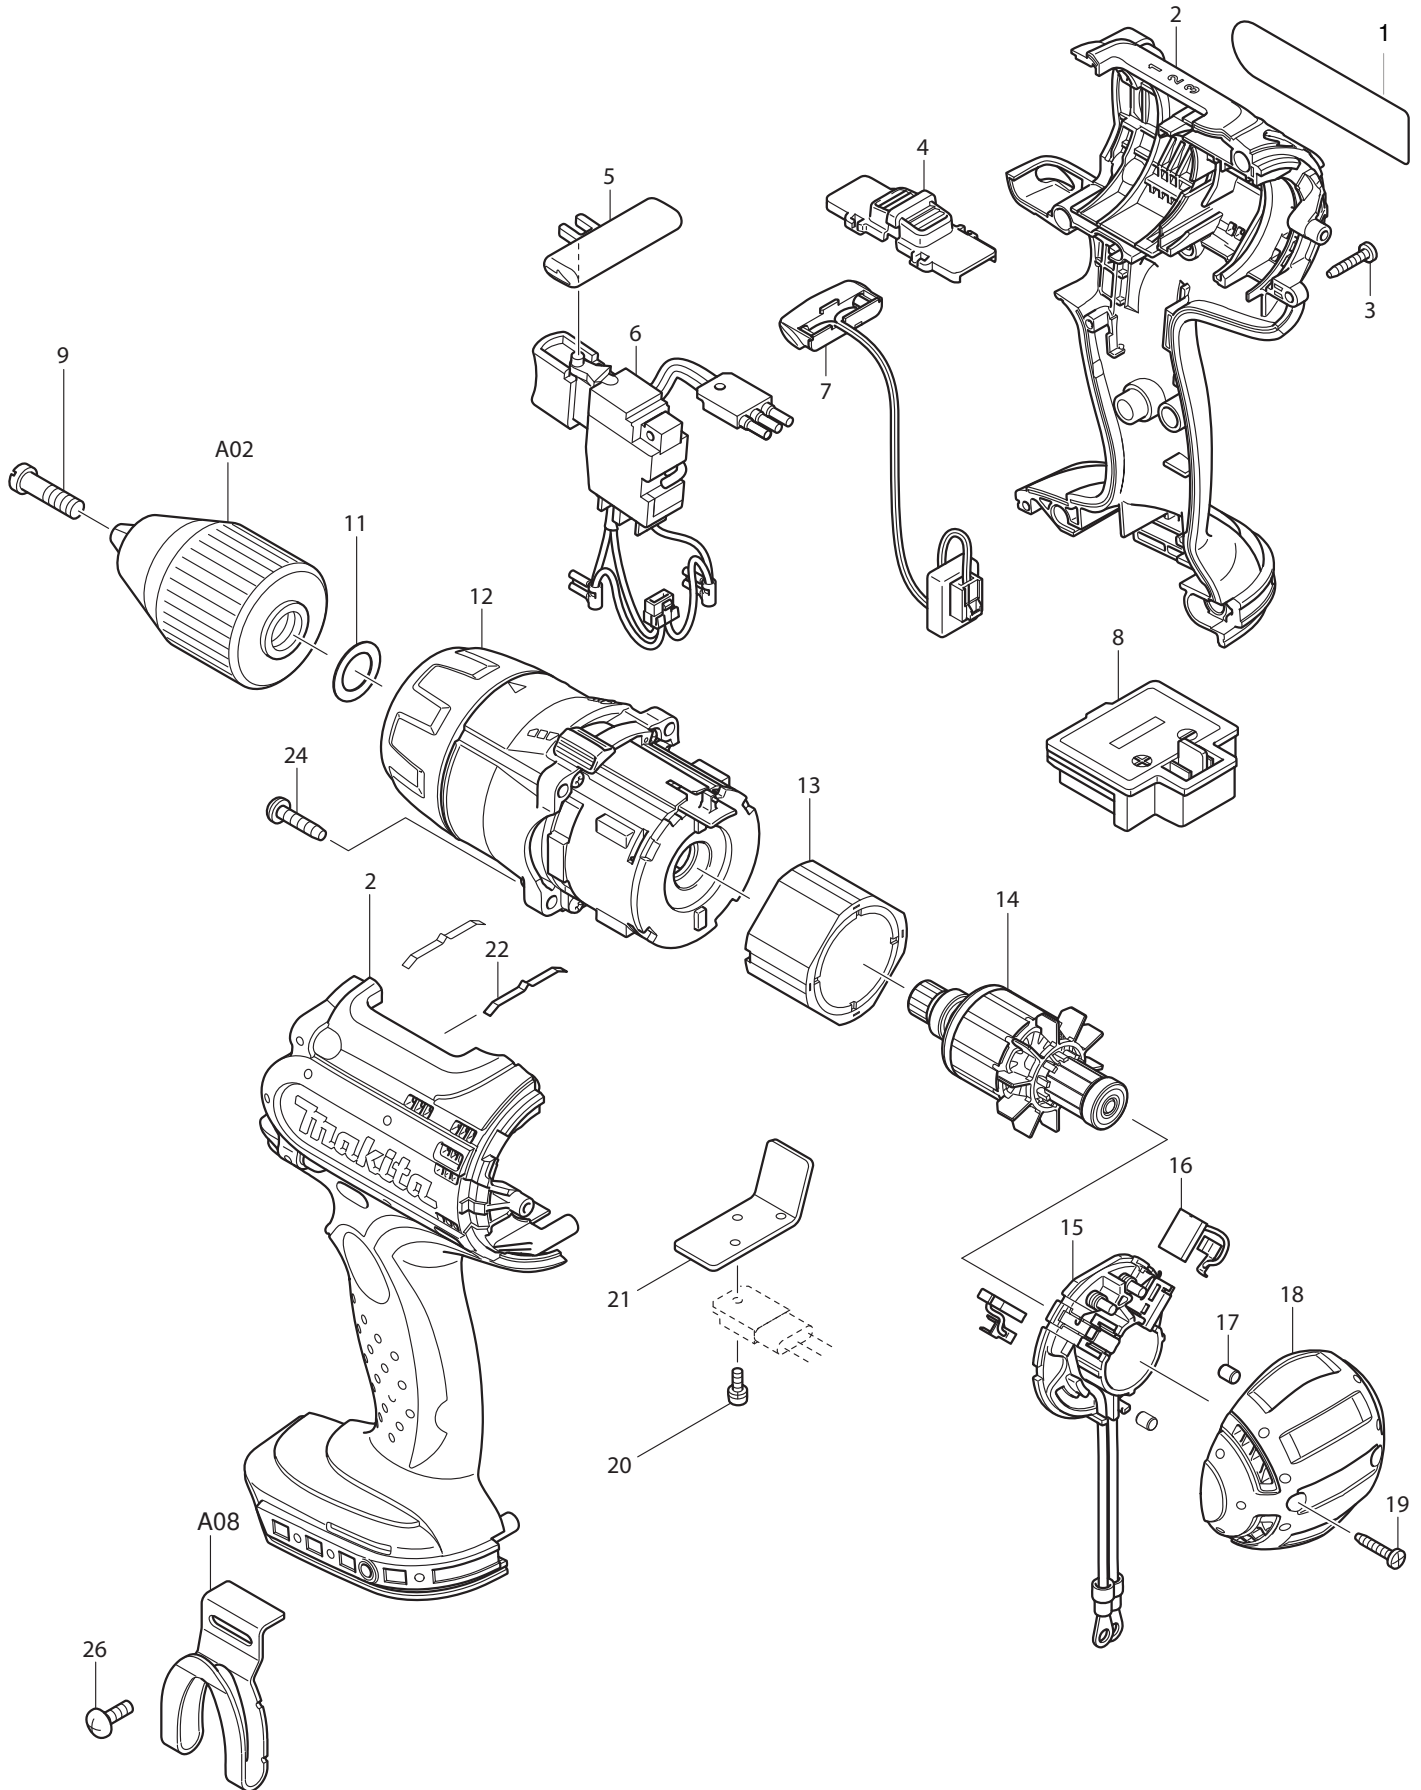

11 - 2013
DDF451RFE
18V 1/2" DRIVER DRILL

Item No	Type	Ref	Part No	Description (*See Service Change)	Qty	Unit
1			815C61-3	NAME PLATE F/DDF451	1	PC.
2			187142-8	HOUSING SET	1	SET
3			266130-9	TAPPING SCREW BIND PT 3X16	8	PC.
4			125435-5	SPEED CHANGE LEVER ASS'Y	1	PC.
		INC.	233438-6	COMPRESSION SPRING 4	2	PC.
5			419250-0	F/R CHANGE LEVER	1	PC.
6			650653-1	SWITCH TG553FSB-4B	1	PC.
7			631692-0	LIGHT CIRCUIT	1	PC.
8			644808-8	TERMINAL	1	PC.
9			251468-5	- FLAT HEAD SCREW M6X22	1	PC.
11			253798-0	FLAT WASHER 13	1	PC.
12			125433-9	GEAR ASS'Y	1	PC.
		INC.	419558-2	SPEED CHANGE RING	1	PC.
		INC.	268199-9	PIN 1.4	2	PC.
		INC.	450385-8	CHANGE LEVER	1	PC.
13	1		638425-4	YOKE UNIT	1	PC.
	2		632J71-5	YOKE UNIT	1	PC.
14			619165-3	ARMATURE	1	PC.
15			638431-9	BRUSH HOLDER COMPLETE	1	PC.
		INC.	231696-8	TORSION SPRING R	1	PC.
		INC.	231697-6	TORSION SPRING L	1	PC.
16			195021-6	CARBON BRUSH CB-440, 2PCS/SET	1	SET
17			263032-0	RUBBER PIN 4	2	PC.
18			419642-3	REAR COVER	1	PC.
19			266130-9	TAPPING SCREW BIND PT 3X16	2	PC.
20			911006-2	PAN HEAD SCREW M3X8	1	PC.
21			689145-3	HEATSINK	1	PC.
22			232220-0	LEAF SPRING	2	PC.
24			266045-0	TAPPING SCREW 4X20	4	PC.
26			251314-2	(+) SCREW M4X12(F/HOOK&BIT HOLDER)	1	PC.
100			652045-0	(+)PAN HEAD SCREW M3.5X5(F/SWITCH)	2	PC.
E01			802R05-2	CAUTION LABEL	1	PC.